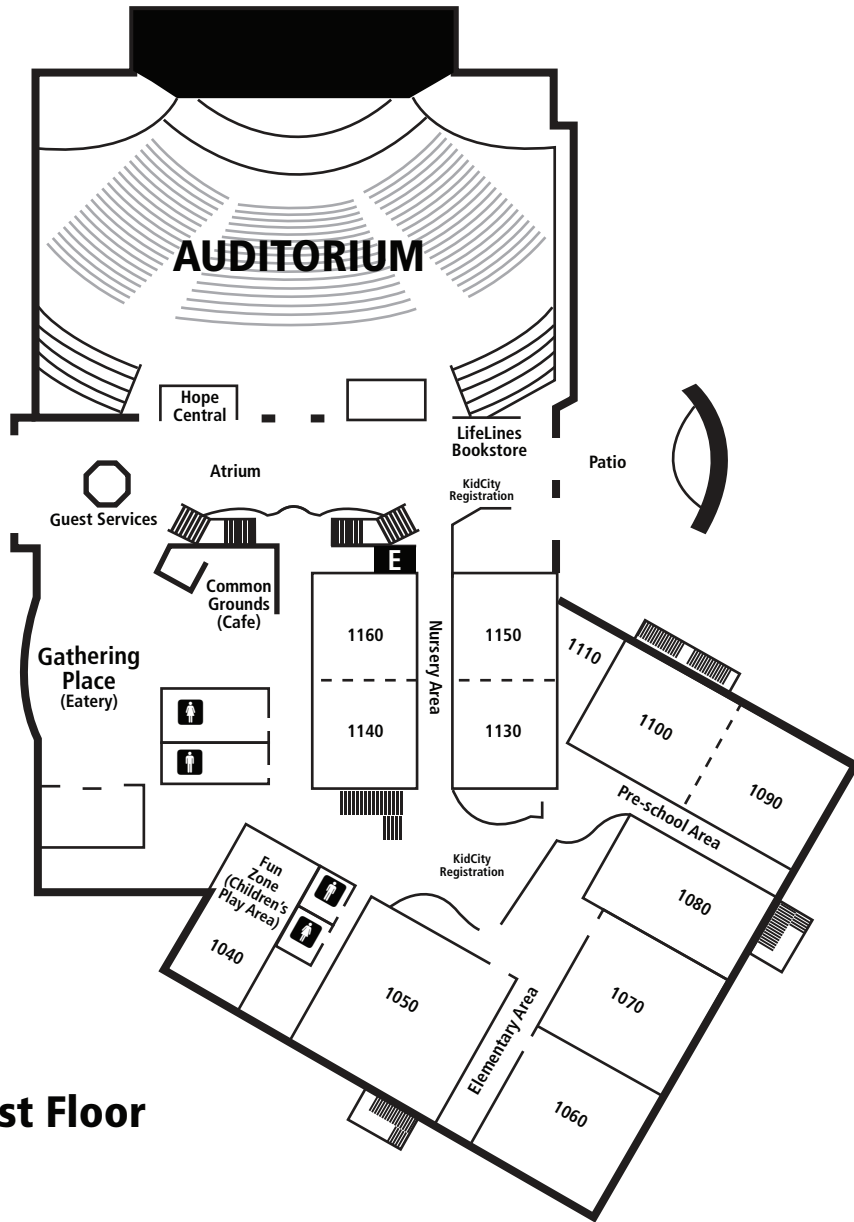

HOPE COMMUNITY CHURCH

Raleigh Campus

First Floor

Second Floor

- E** Elevator
- Restrooms